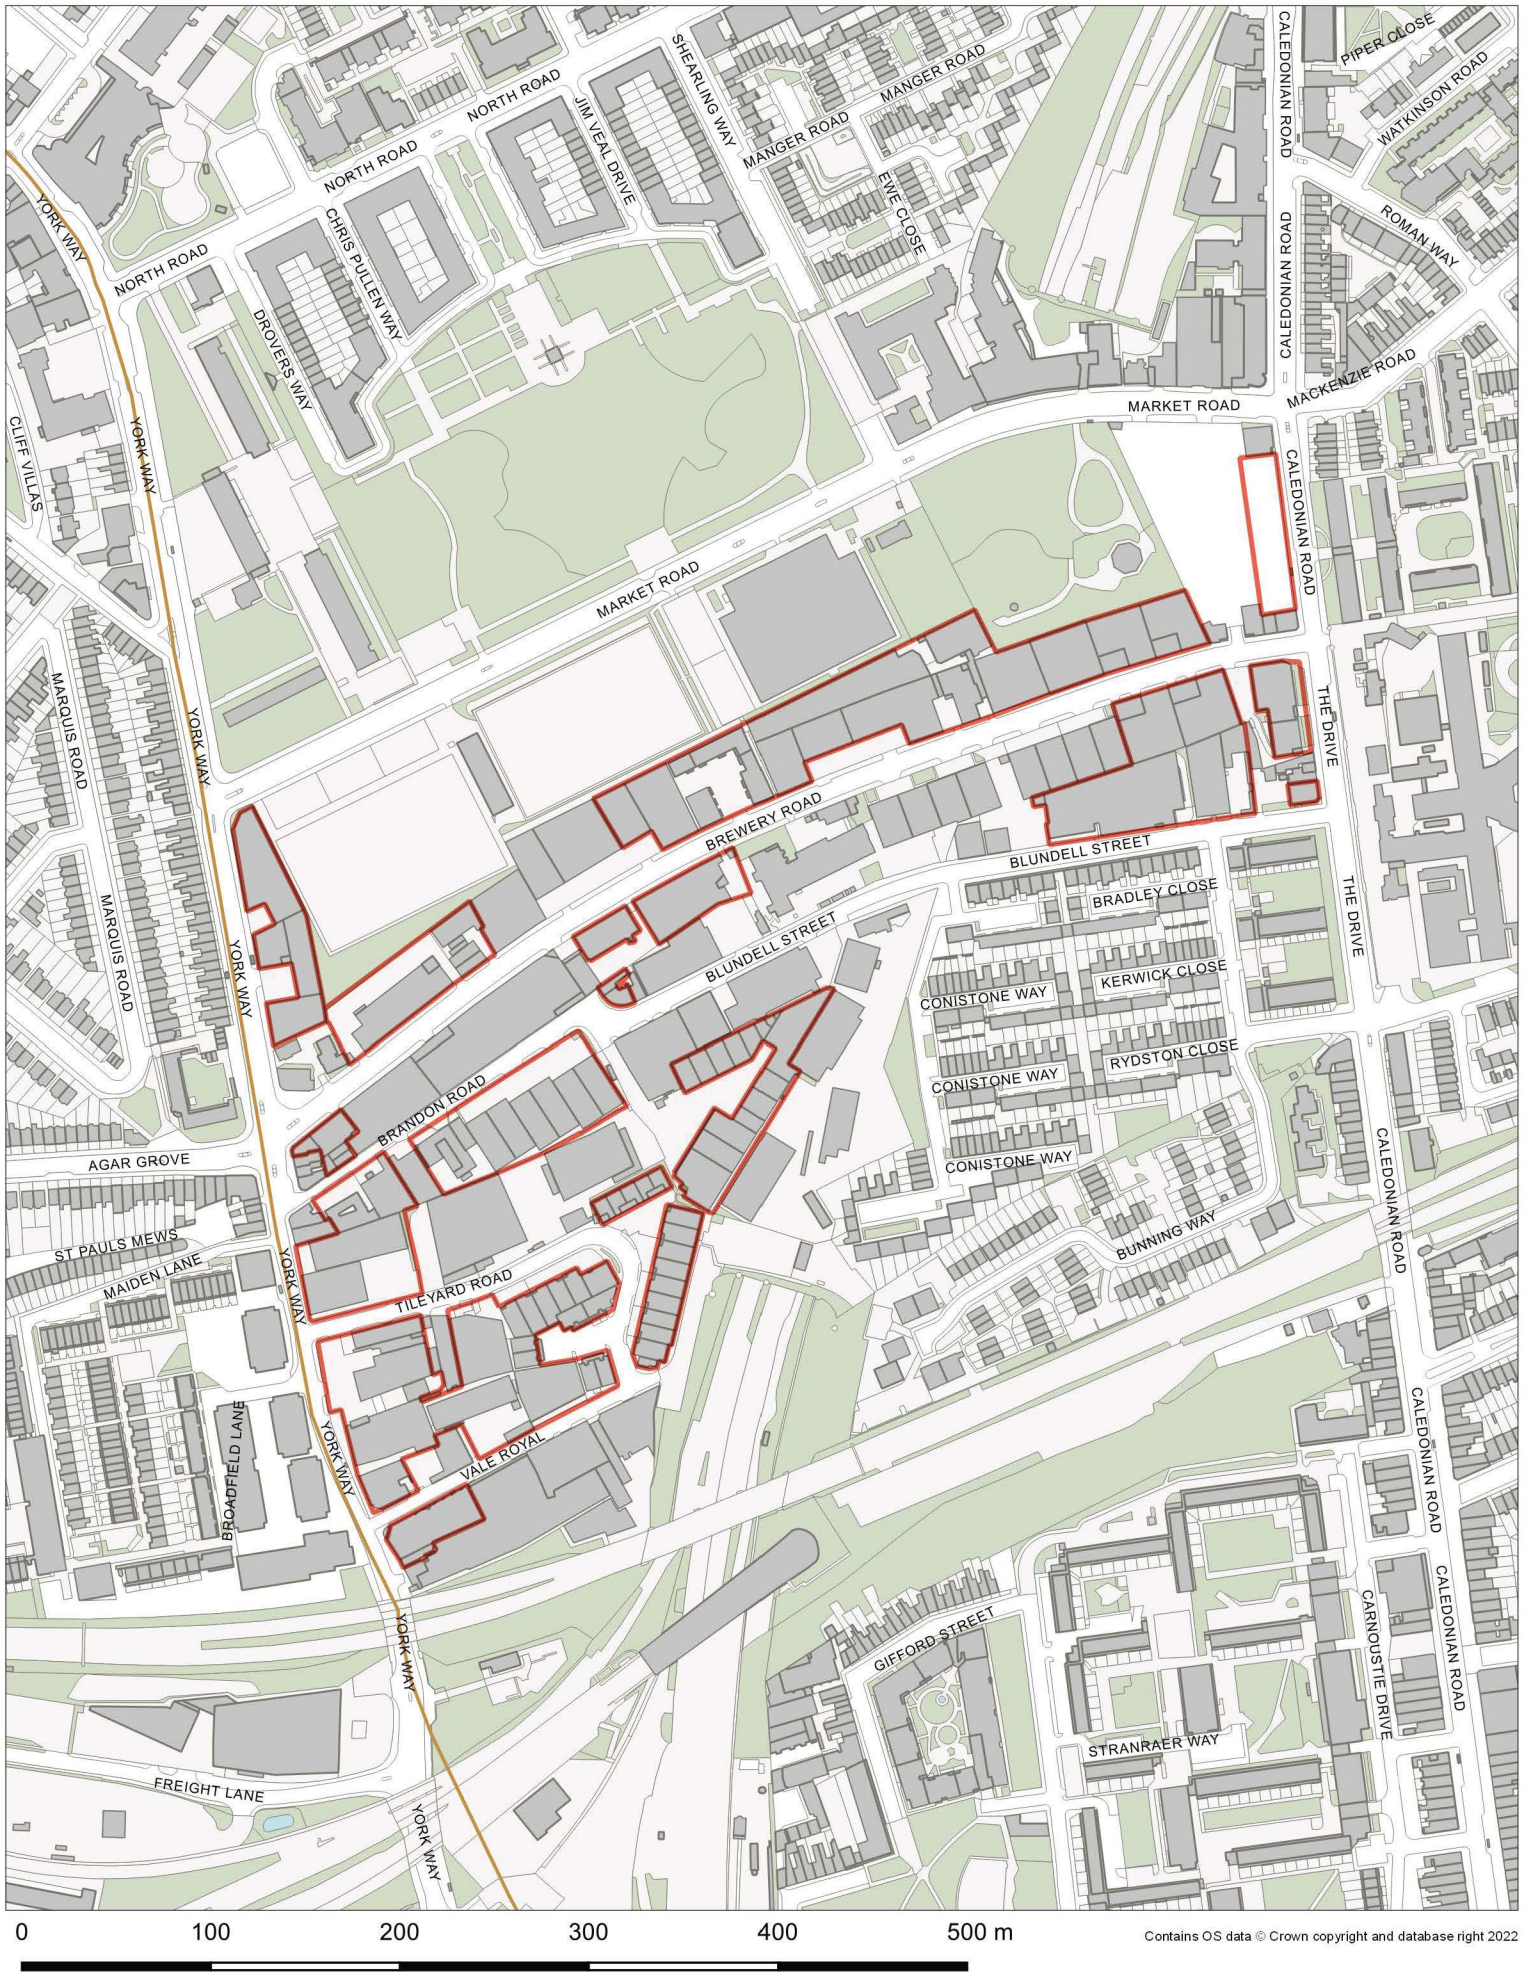

Article 4 Direction Class MA (Class E to residential) - Vale Royal and Brewery Road Locally Significant Industrial Site

Article 4 Direction Class MA (Class E to residential)

 Vale Royal and Brewery Road Locally Significant Industrial Site