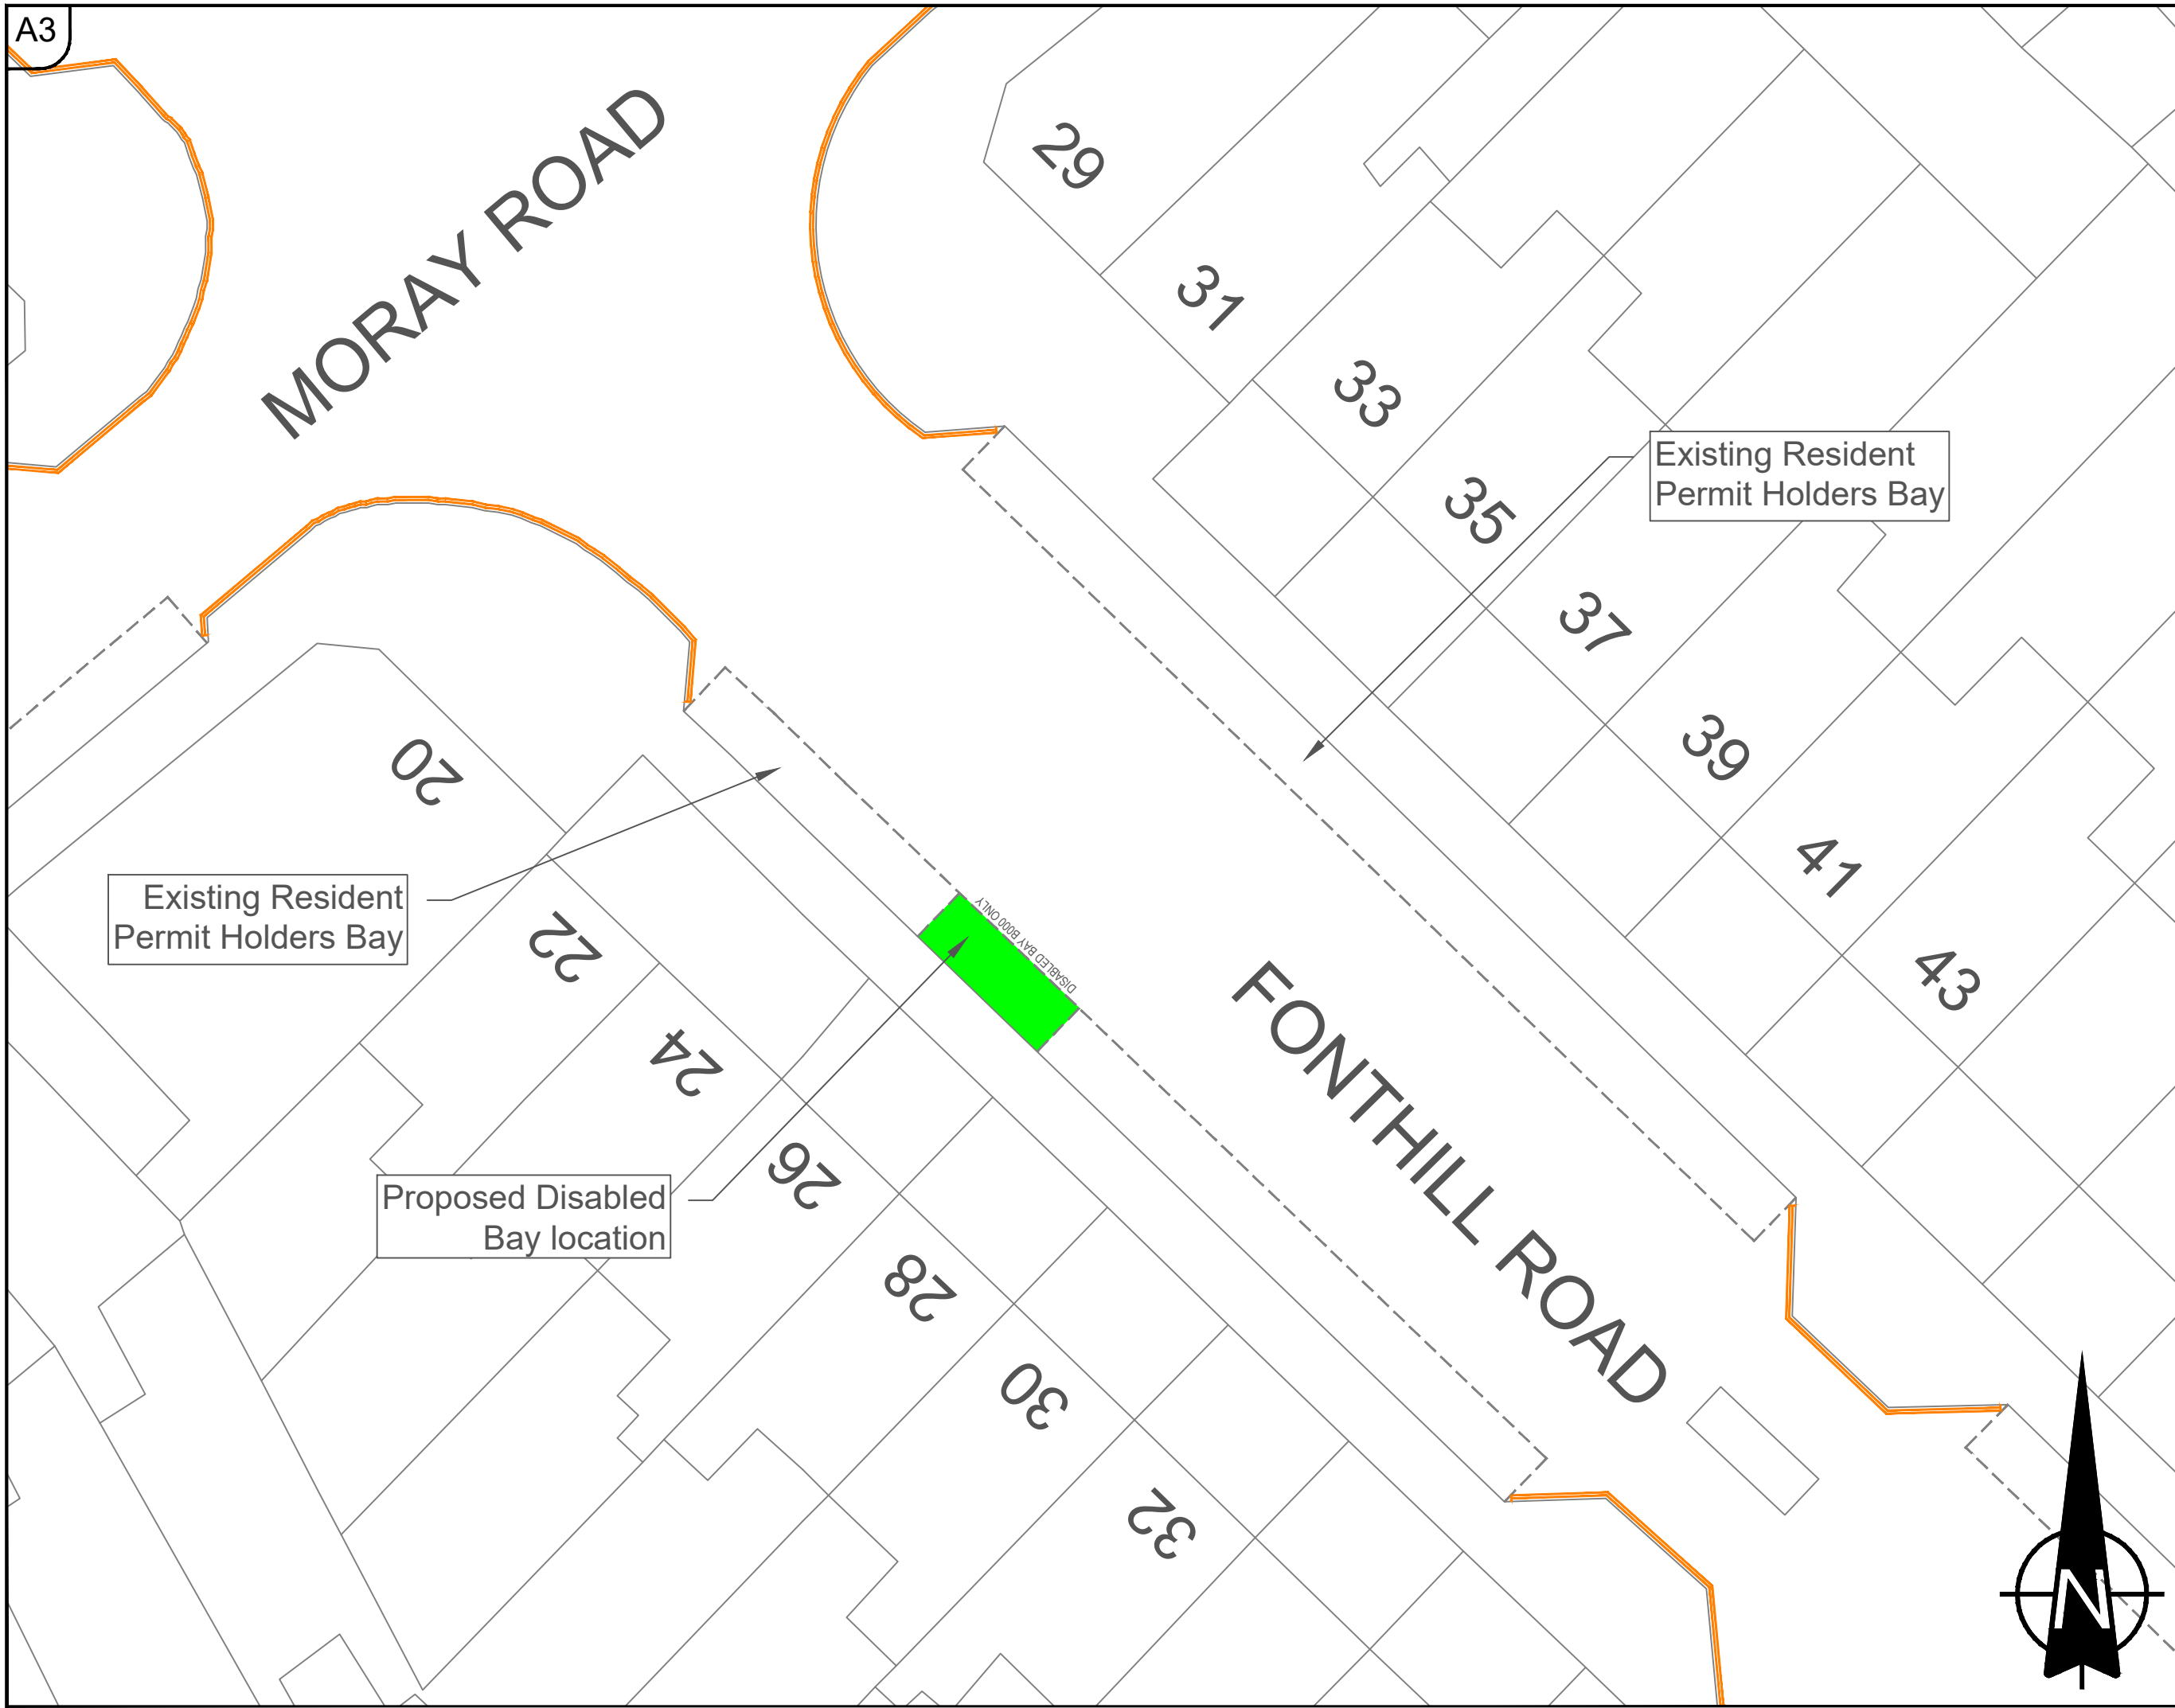

A3

Existing Resident Permit Holders Bay

Existing Resident Permit Holders Bay

Proposed Disabled Bay location

DISABLED BAY 8000 ONLY

**ISLINGTON**  
 Environment & Regeneration  
 Public Realm Service  
 Assistant Director of Street Management  
 Bram Kainth  
 222 Upper Street, London, N1 1XR

Project  
Disabled Parking Bays

Drawing  
26 Fonthill Road

Scale	1:200	Date	18/10/2021
Designed	AJ	Drawn	AJ
Checked	DK	Approved	DK

Drg. No.	Revision
1	

This drawing is based upon the 1:1250 Ordnance Survey Digital Mapping with permission of the controller of Her Majesty's Stationary Office © Crown Copyright 2004. License No. LA086452 to the London Borough of Islington. Unauthorised reproduction infringes Crown Copyright and may lead to prosecution or civil proceedings.