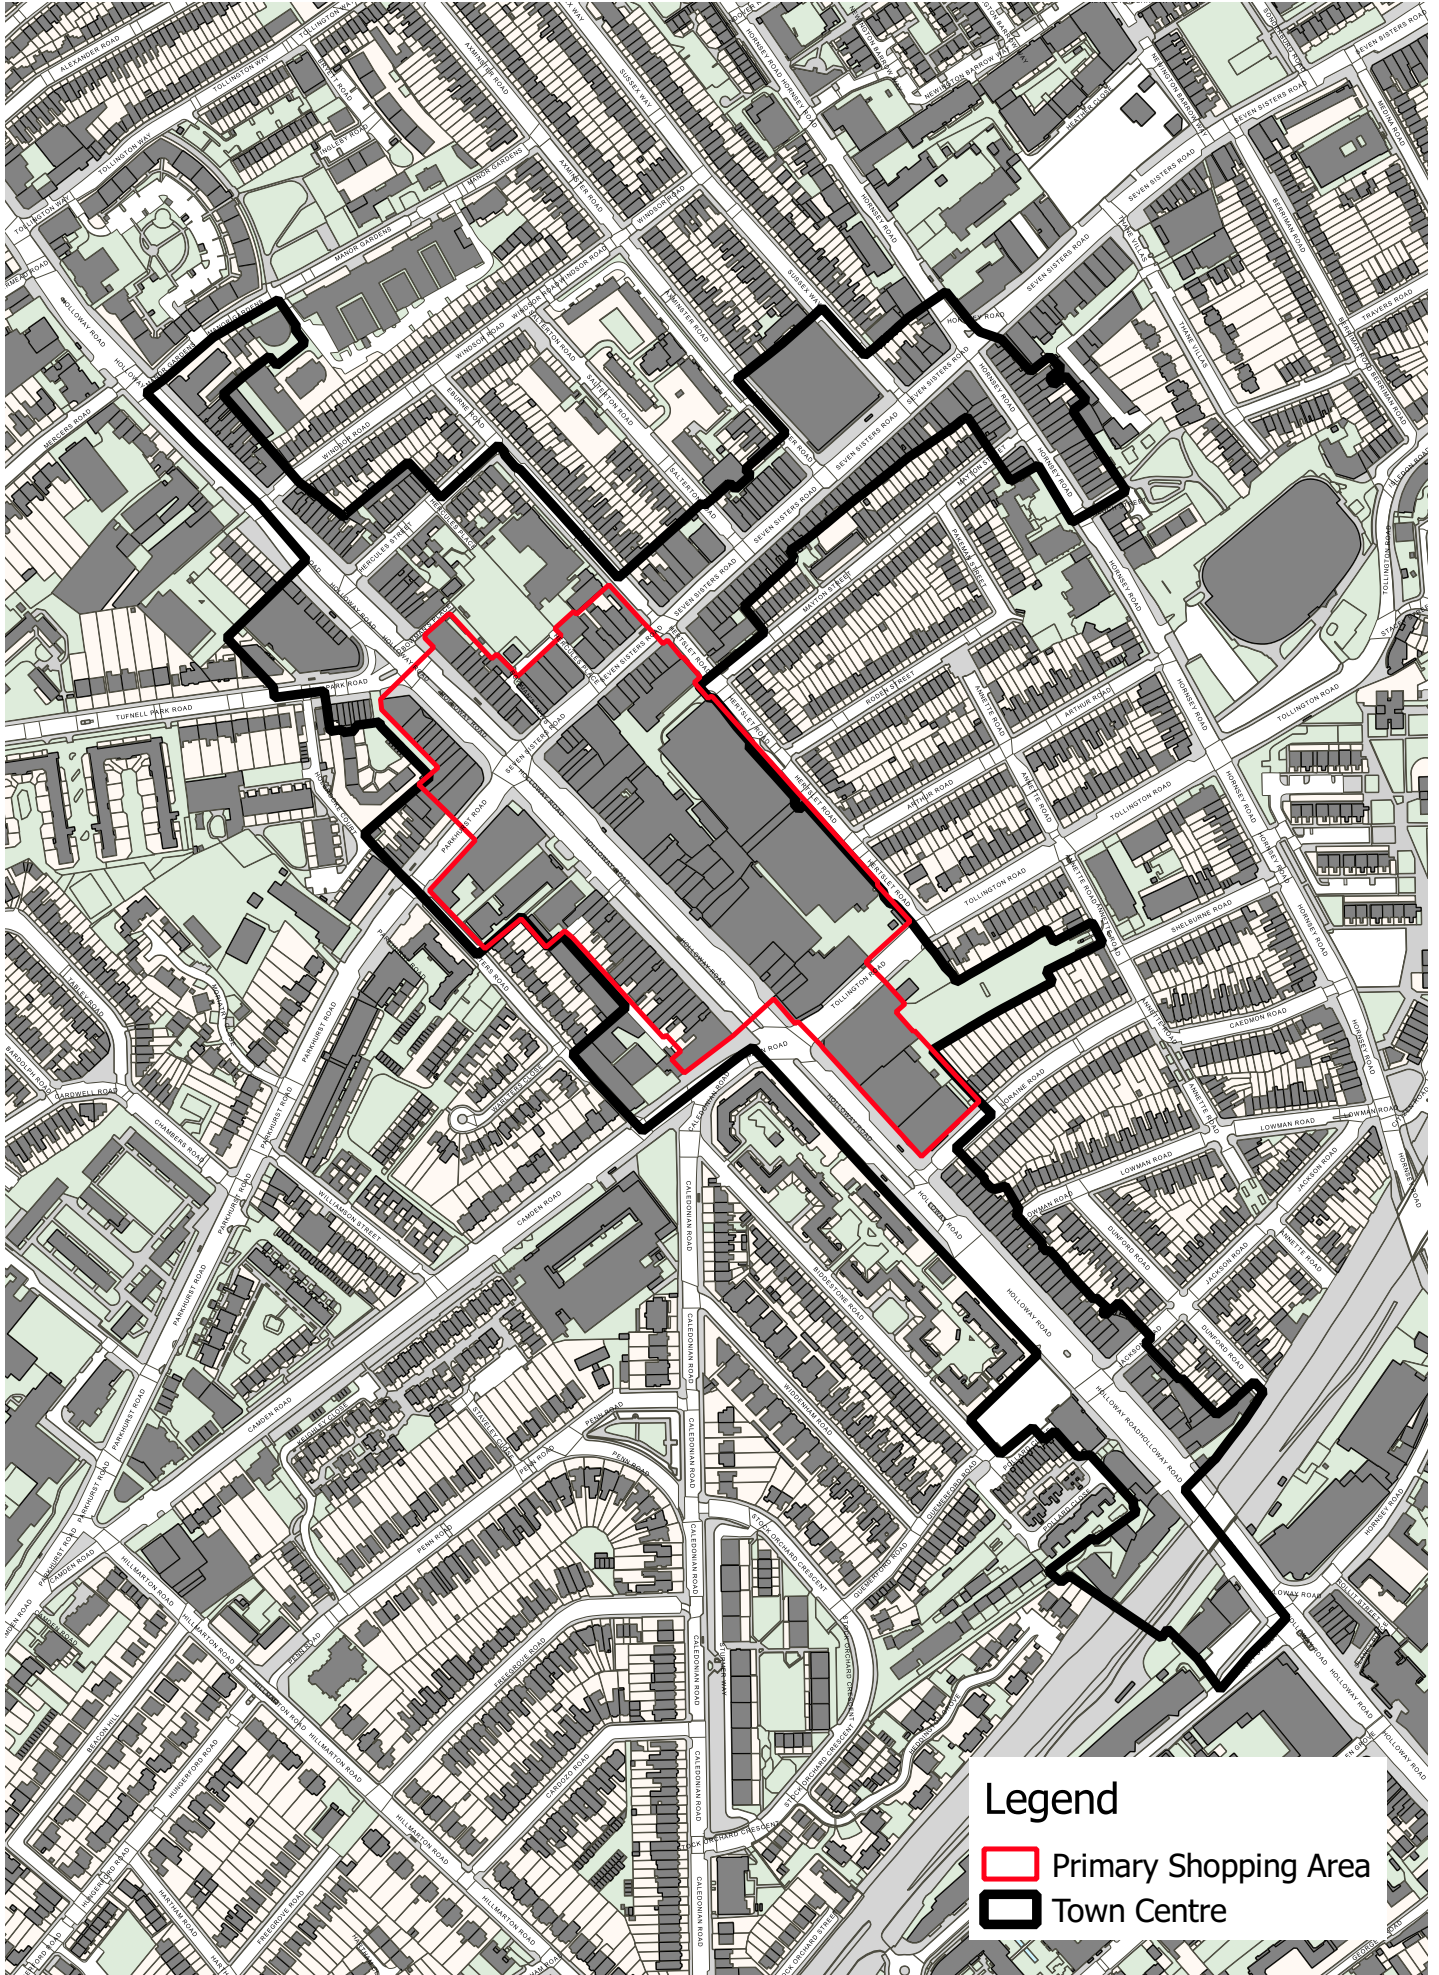

Archway Town Centre Proposed Boundary

Legend

-  Primary Shopping Area
-  Town Centre

50 0 50 100 150 200 m

Contains OS data © Crown copyright and database right 2018

Finsbury Park Town Centre Existing Frontages

Legend

-  Town Centre
-  Primary frontage
-  Secondary frontage

0 100 200 300 400 m

Finsbury Park Town Centre Proposed Boundary

Legend

-  Primary Shopping Area
-  Town Centre

50 0 50 100 150 200 m

Nags Head Town Centre Existing Frontages

Legend

-  Town Centre
-  Primary frontage
-  Secondary frontage

0 100 200 300 400 m

Nags Head Town Centre Proposed Boundary

Legend

-  Primary Shopping Area
-  Town Centre