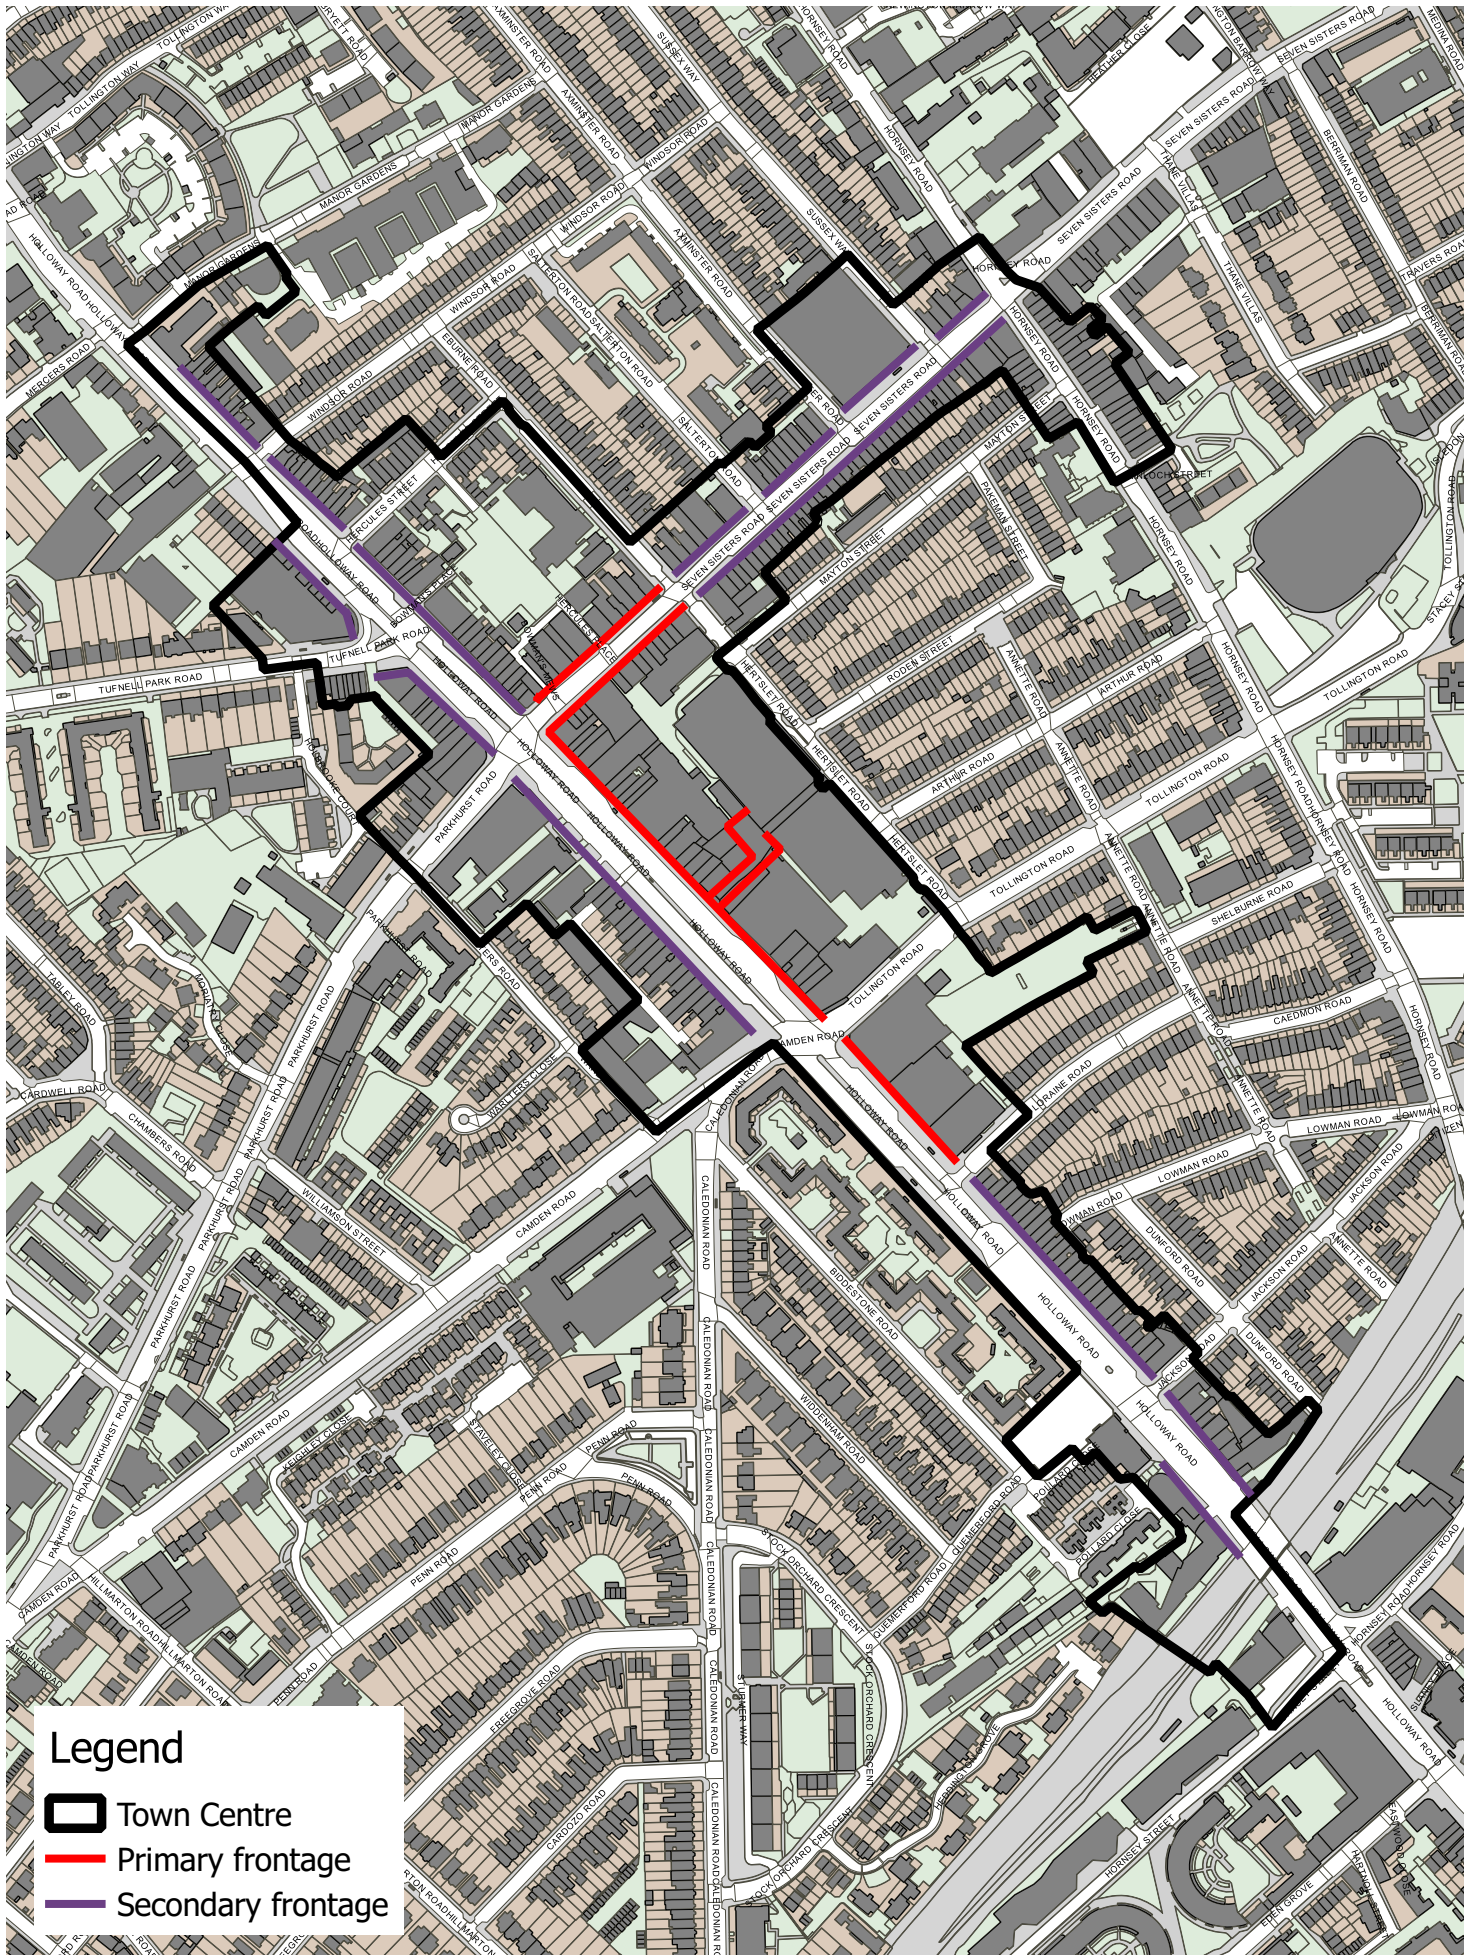

Archway Town Centre Proposed Boundary

Legend

-  Primary Shopping Area
-  Town Centre

50 0 50 100 150 200 m

Contains OS data © Crown copyright and database right 2018

Finsbury Park Town Centre Existing Frontages

Legend

-  Town Centre
-  Primary frontage
-  Secondary frontage

0 100 200 300 400 m

Finsbury Park Town Centre Proposed Boundary

Legend

-  Primary Shopping Area
-  Town Centre

50 0 50 100 150 200 m

Nags Head Town Centre Existing Frontages

Legend

-  Town Centre
-  Primary frontage
-  Secondary frontage

0 100 200 300 400 m

Nags Head Town Centre Proposed Boundary

Legend

-  Primary Shopping Area
-  Town Centre