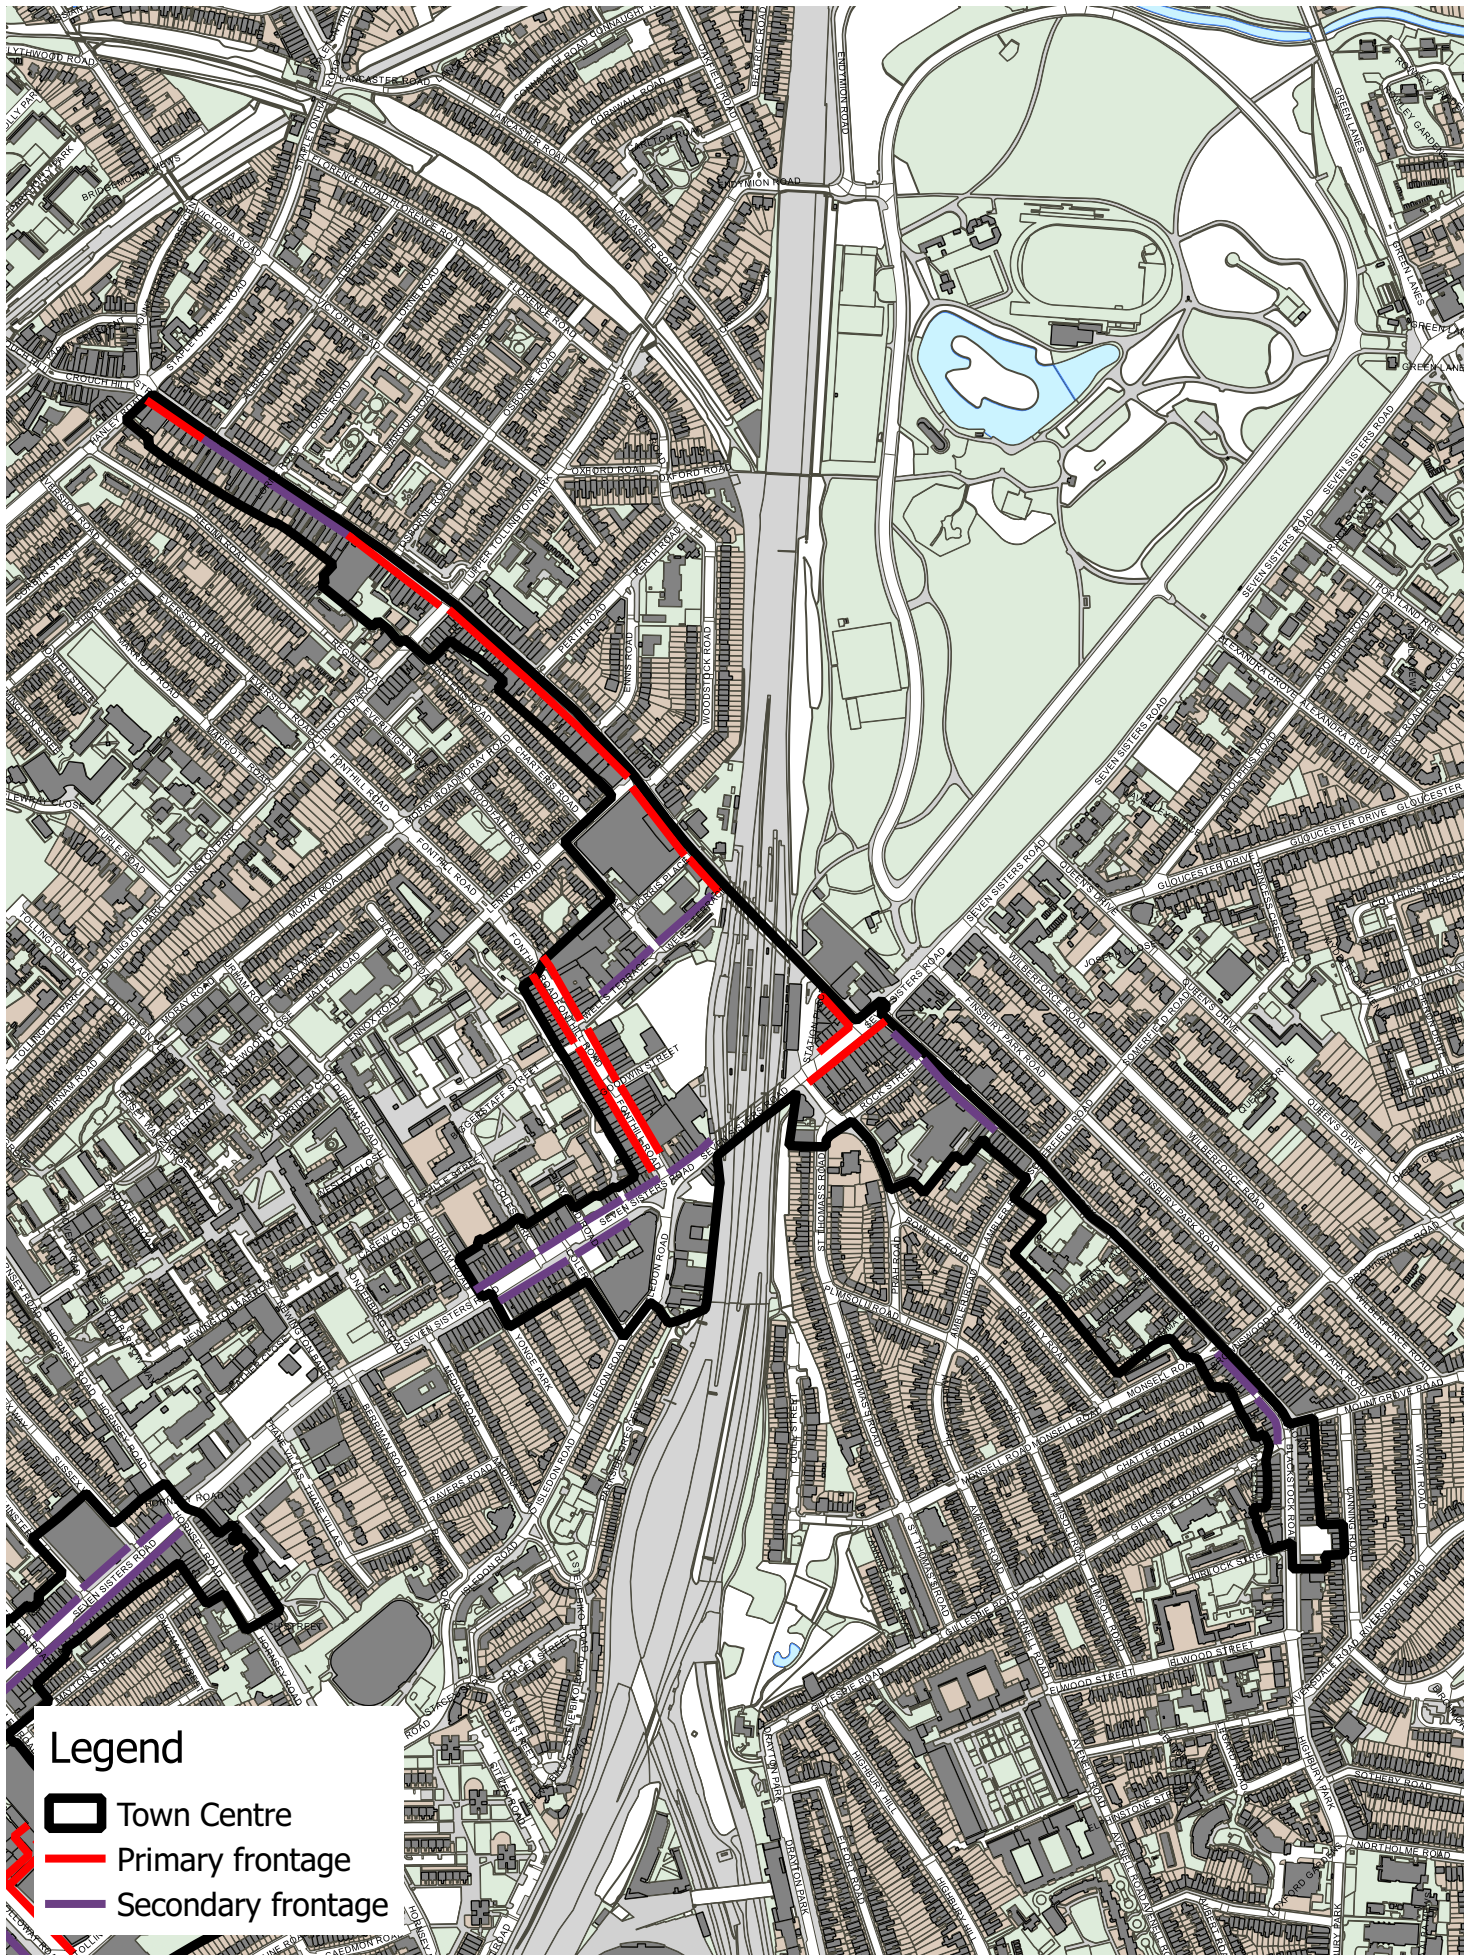

Archway Town Centre Proposed Boundary

Legend

-  Primary Shopping Area
-  Town Centre

50 0 50 100 150 200 m

Contains OS data © Crown copyright and database right 2018

Finsbury Park Town Centre Existing Frontages

Legend

-  Town Centre
-  Primary frontage
-  Secondary frontage

0 100 200 300 400 m

Finsbury Park Town Centre Proposed Boundary

Legend

-  Primary Shopping Area
-  Town Centre

50 0 50 100 150 200 m

Nags Head Town Centre Existing Frontages

Legend

-  Town Centre
-  Primary frontage
-  Secondary frontage

0 100 200 300 400 m

Nags Head Town Centre Proposed Boundary

Legend

-  Primary Shopping Area
-  Town Centre