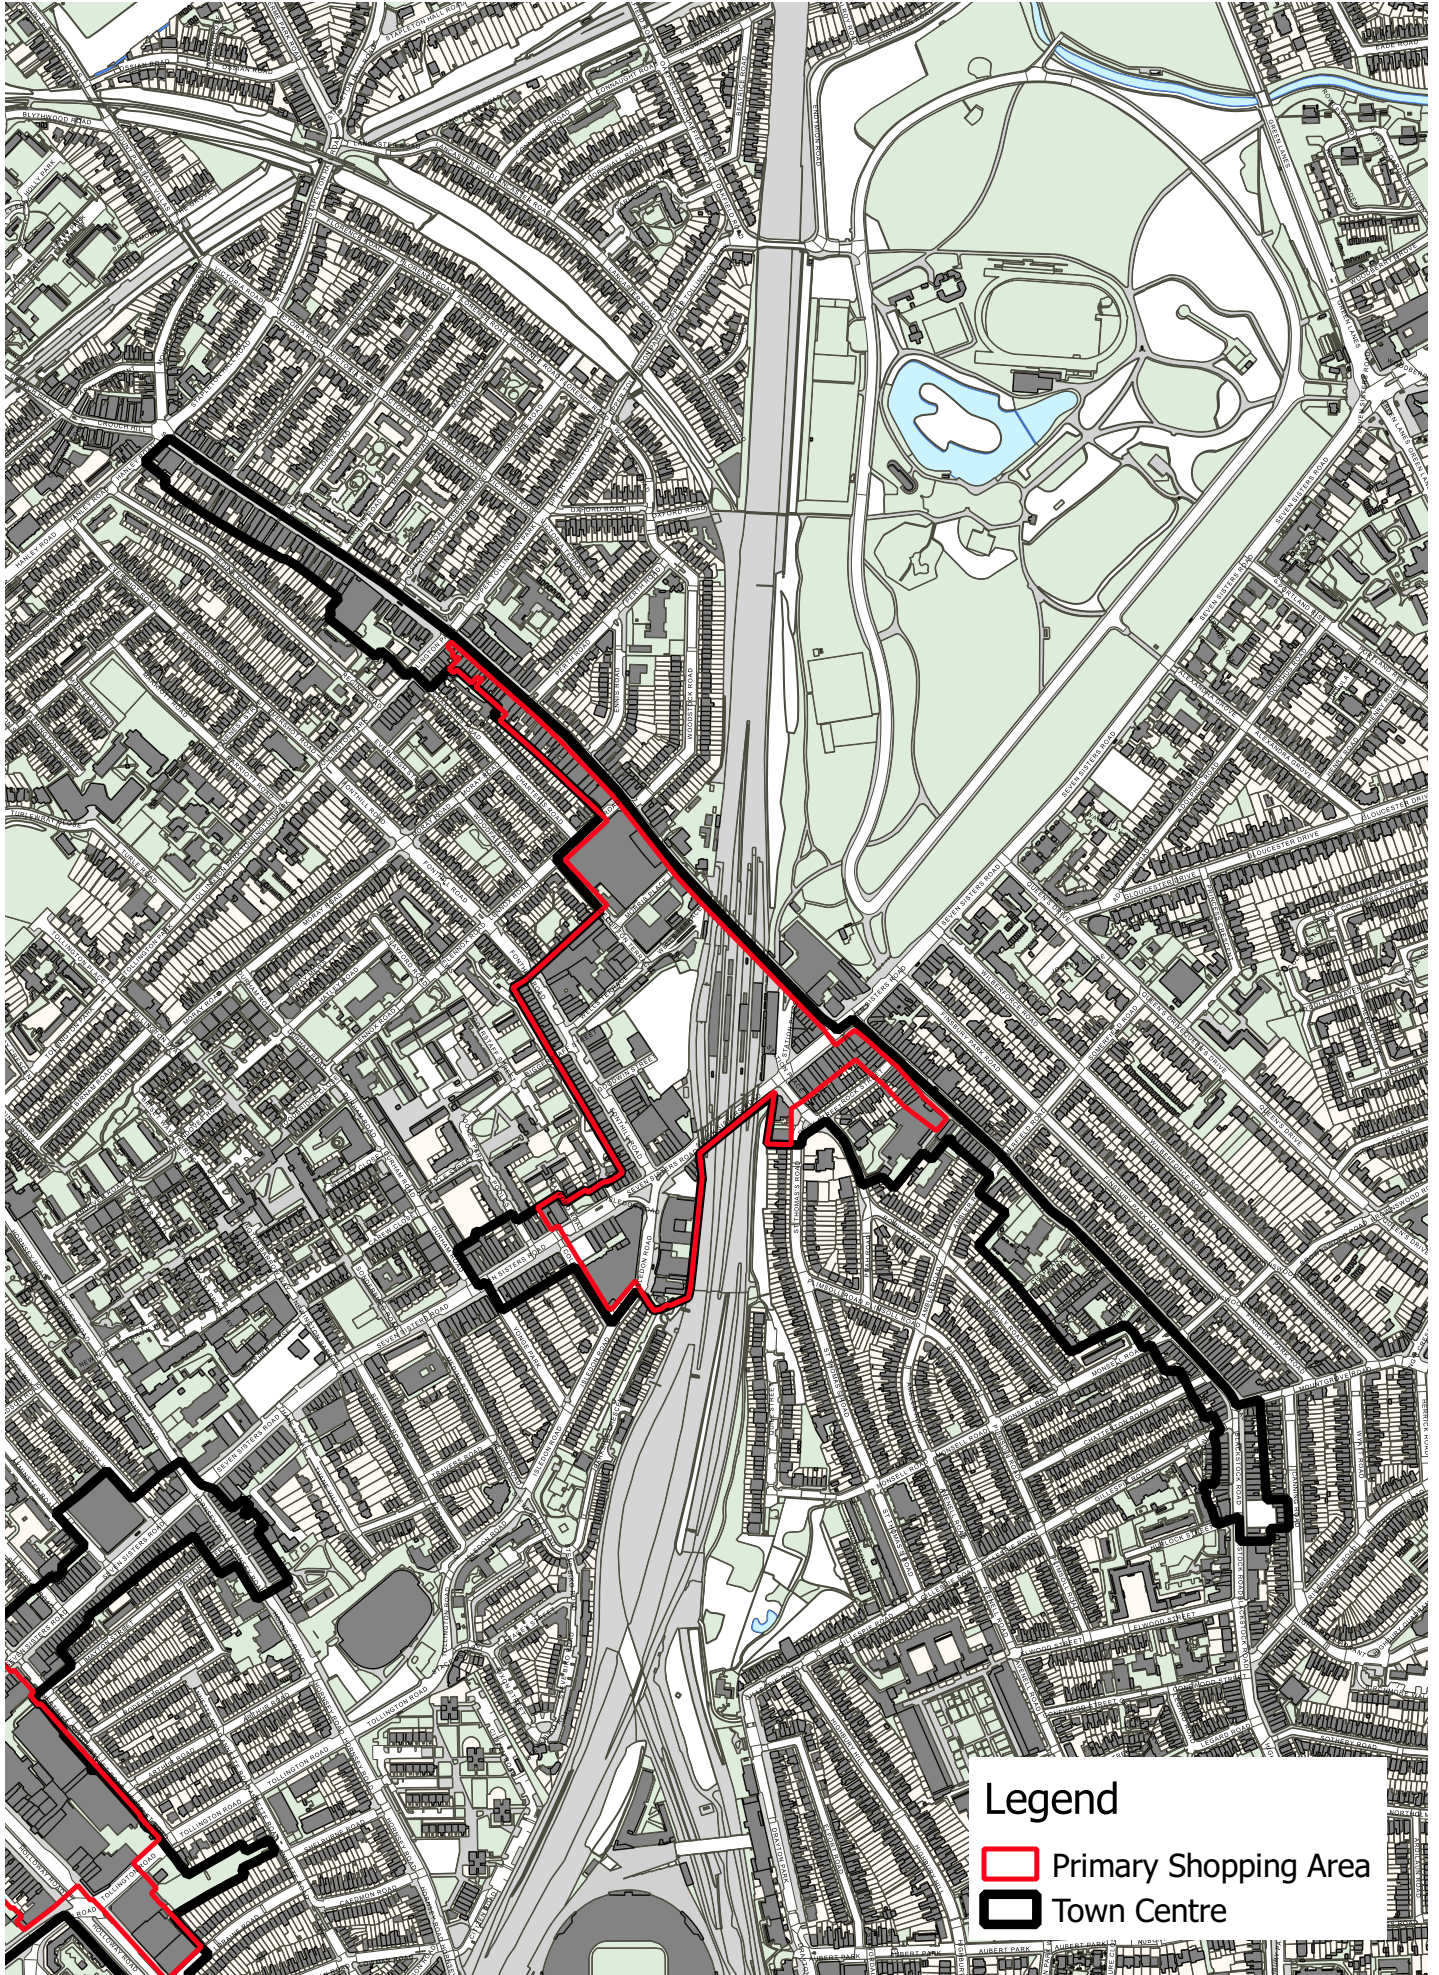

Archway Town Centre Proposed Boundary

Legend

-  Primary Shopping Area
-  Town Centre

50 0 50 100 150 200 m

Contains OS data © Crown copyright and database right 2018

Finsbury Park Town Centre Existing Frontages

Legend

-  Town Centre
-  Primary frontage
-  Secondary frontage

0 100 200 300 400 m

Finsbury Park Town Centre Proposed Boundary

Legend

-  Primary Shopping Area
-  Town Centre

50 0 50 100 150 200 m

Nags Head Town Centre Existing Frontages

Legend

-  Town Centre
-  Primary frontage
-  Secondary frontage

0 100 200 300 400 m

Nags Head Town Centre Proposed Boundary

Legend

-  Primary Shopping Area
-  Town Centre