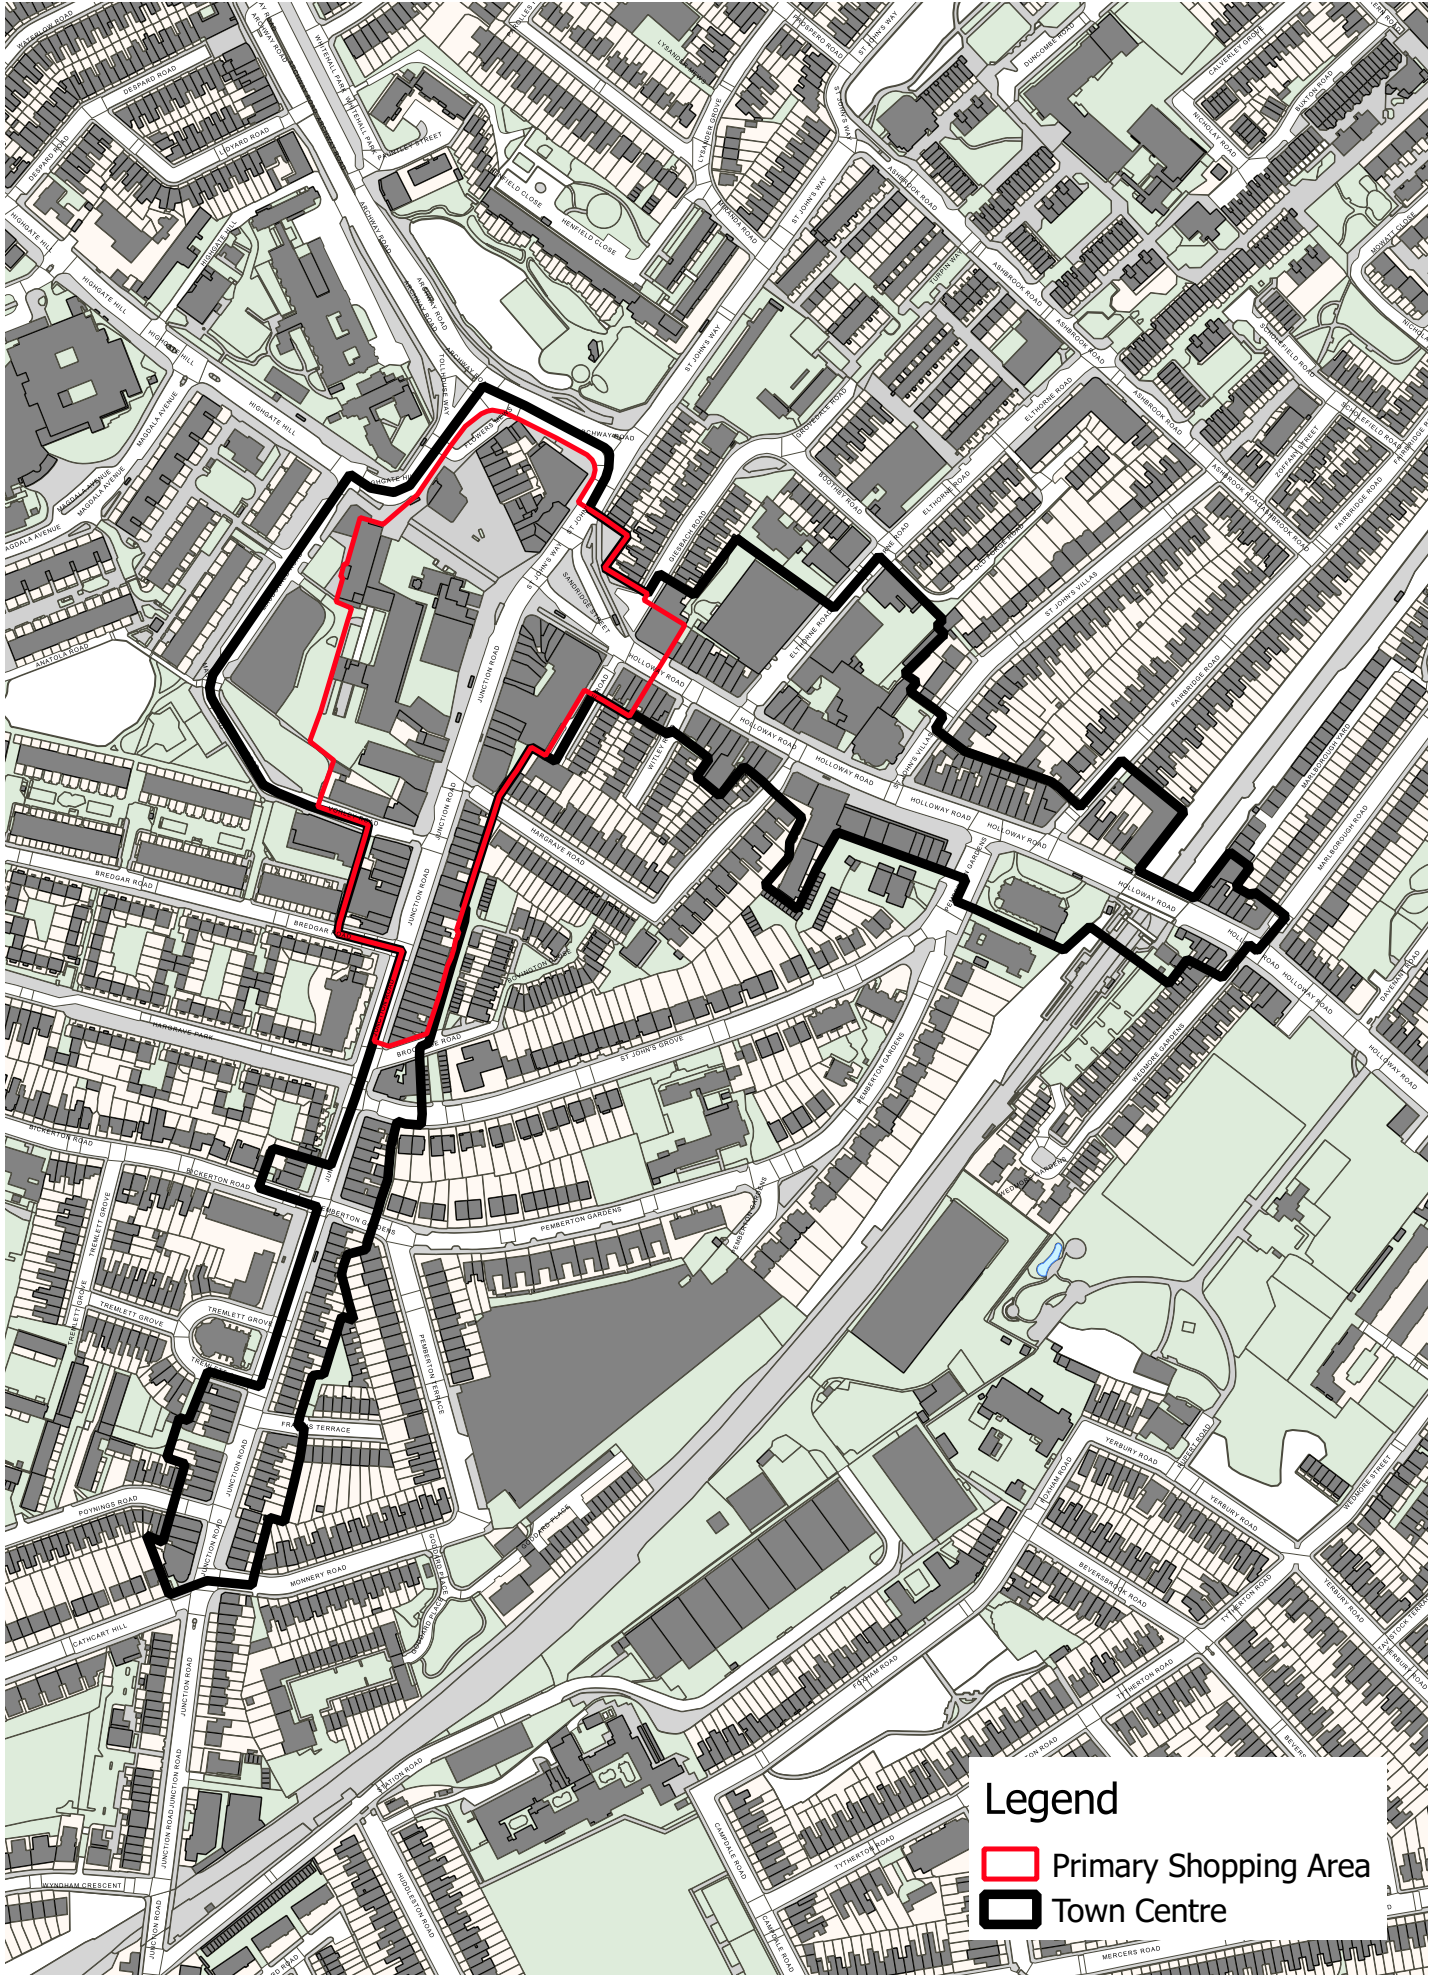

Archway Town Centre Proposed Boundary

Legend

-  Primary Shopping Area
-  Town Centre

50 0 50 100 150 200 m

Contains OS data © Crown copyright and database right 2018

Finsbury Park Town Centre Existing Frontages

Legend

-  Town Centre
-  Primary frontage
-  Secondary frontage

0 100 200 300 400 m

Finsbury Park Town Centre Proposed Boundary

Legend

-  Primary Shopping Area
-  Town Centre

50 0 50 100 150 200 m

Nags Head Town Centre Existing Frontages

Legend

-  Town Centre
-  Primary frontage
-  Secondary frontage

0 100 200 300 400 m

Nags Head Town Centre Proposed Boundary

Legend

-  Primary Shopping Area
-  Town Centre