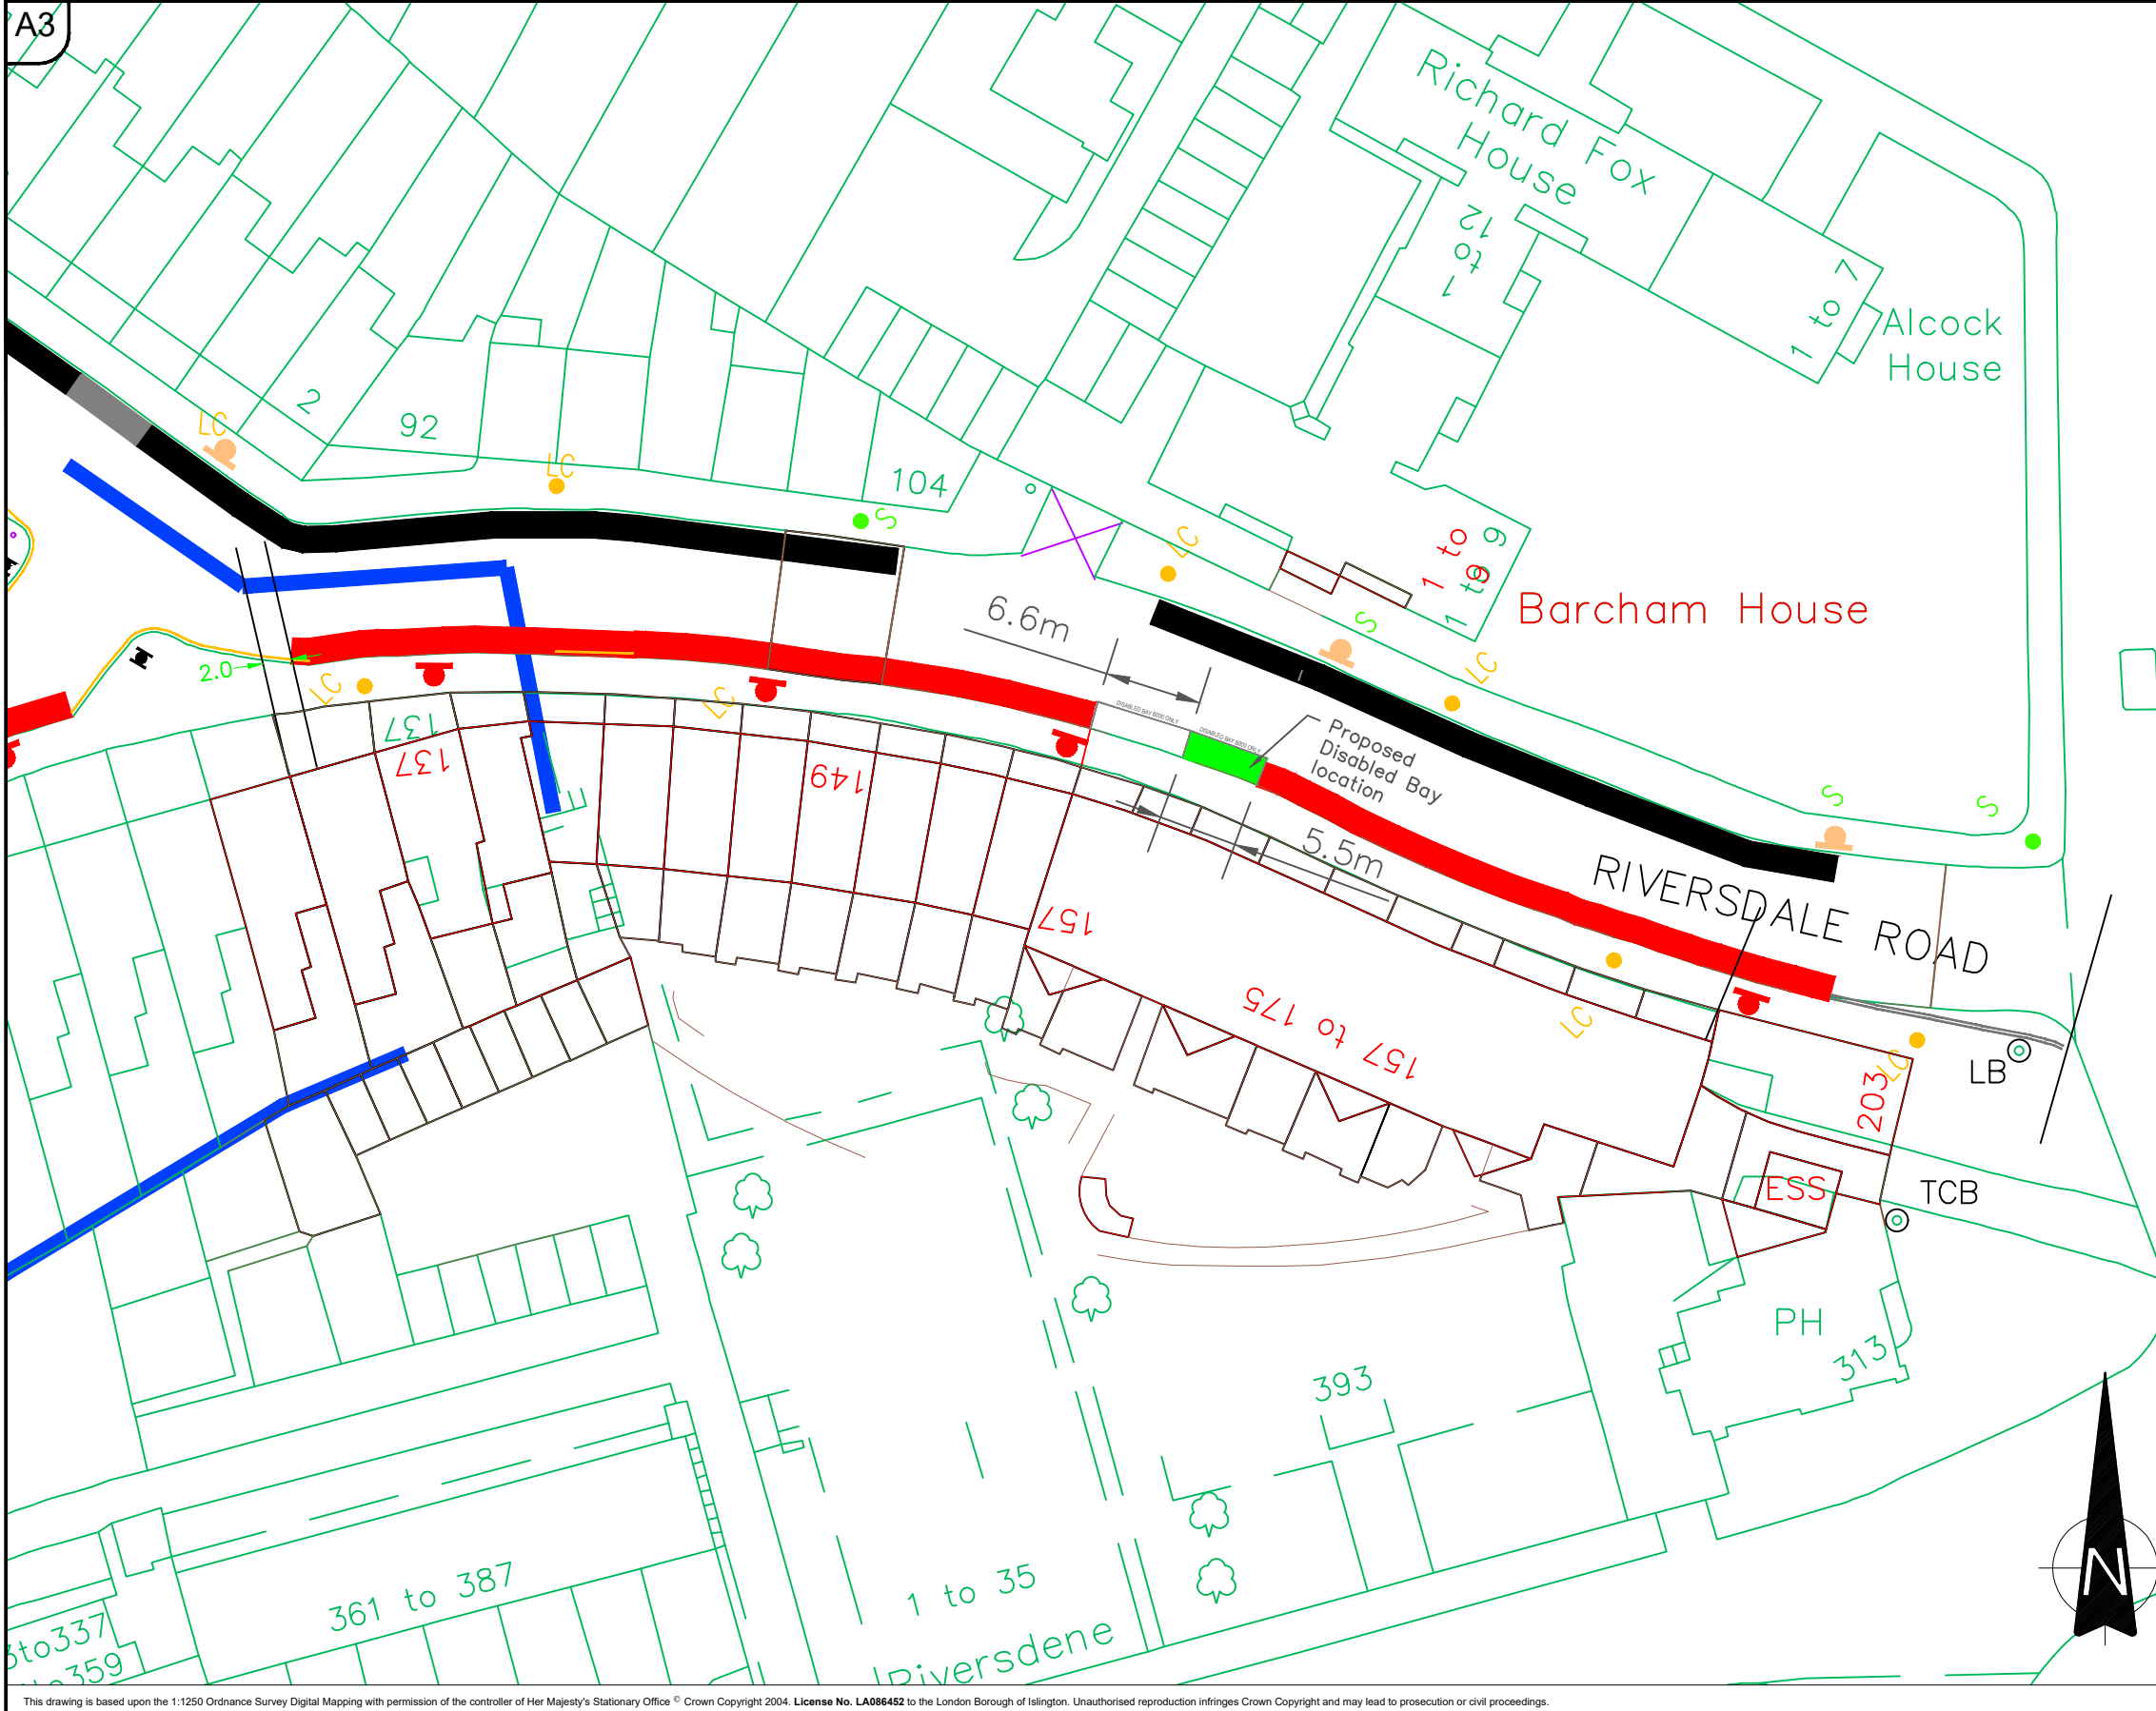

A3

**ISLINGTON**  
 Environment & Regeneration  
 Public Realm Service  
 Tony Ralph (Service Director Public Realm)  
 222 Upper Street, London, N1 1XR

Project			
Disabled Bays			
Drawing			
159 Riversdale Road			
Scale	1:100 @ A3	Date	Feb 2022
Designed	Drawn	Checked	Approved
AJ	AJ	DK	DK

Dwg. No.	Revision
1	L

This drawing is based upon the 1:1250 Ordnance Survey Digital Mapping with permission of the controller of Her Majesty's Stationary Office © Crown Copyright 2004. License No. LA086452 to the London Borough of Islington. Unauthorised reproduction infringes Crown Copyright and may lead to prosecution or civil proceedings.